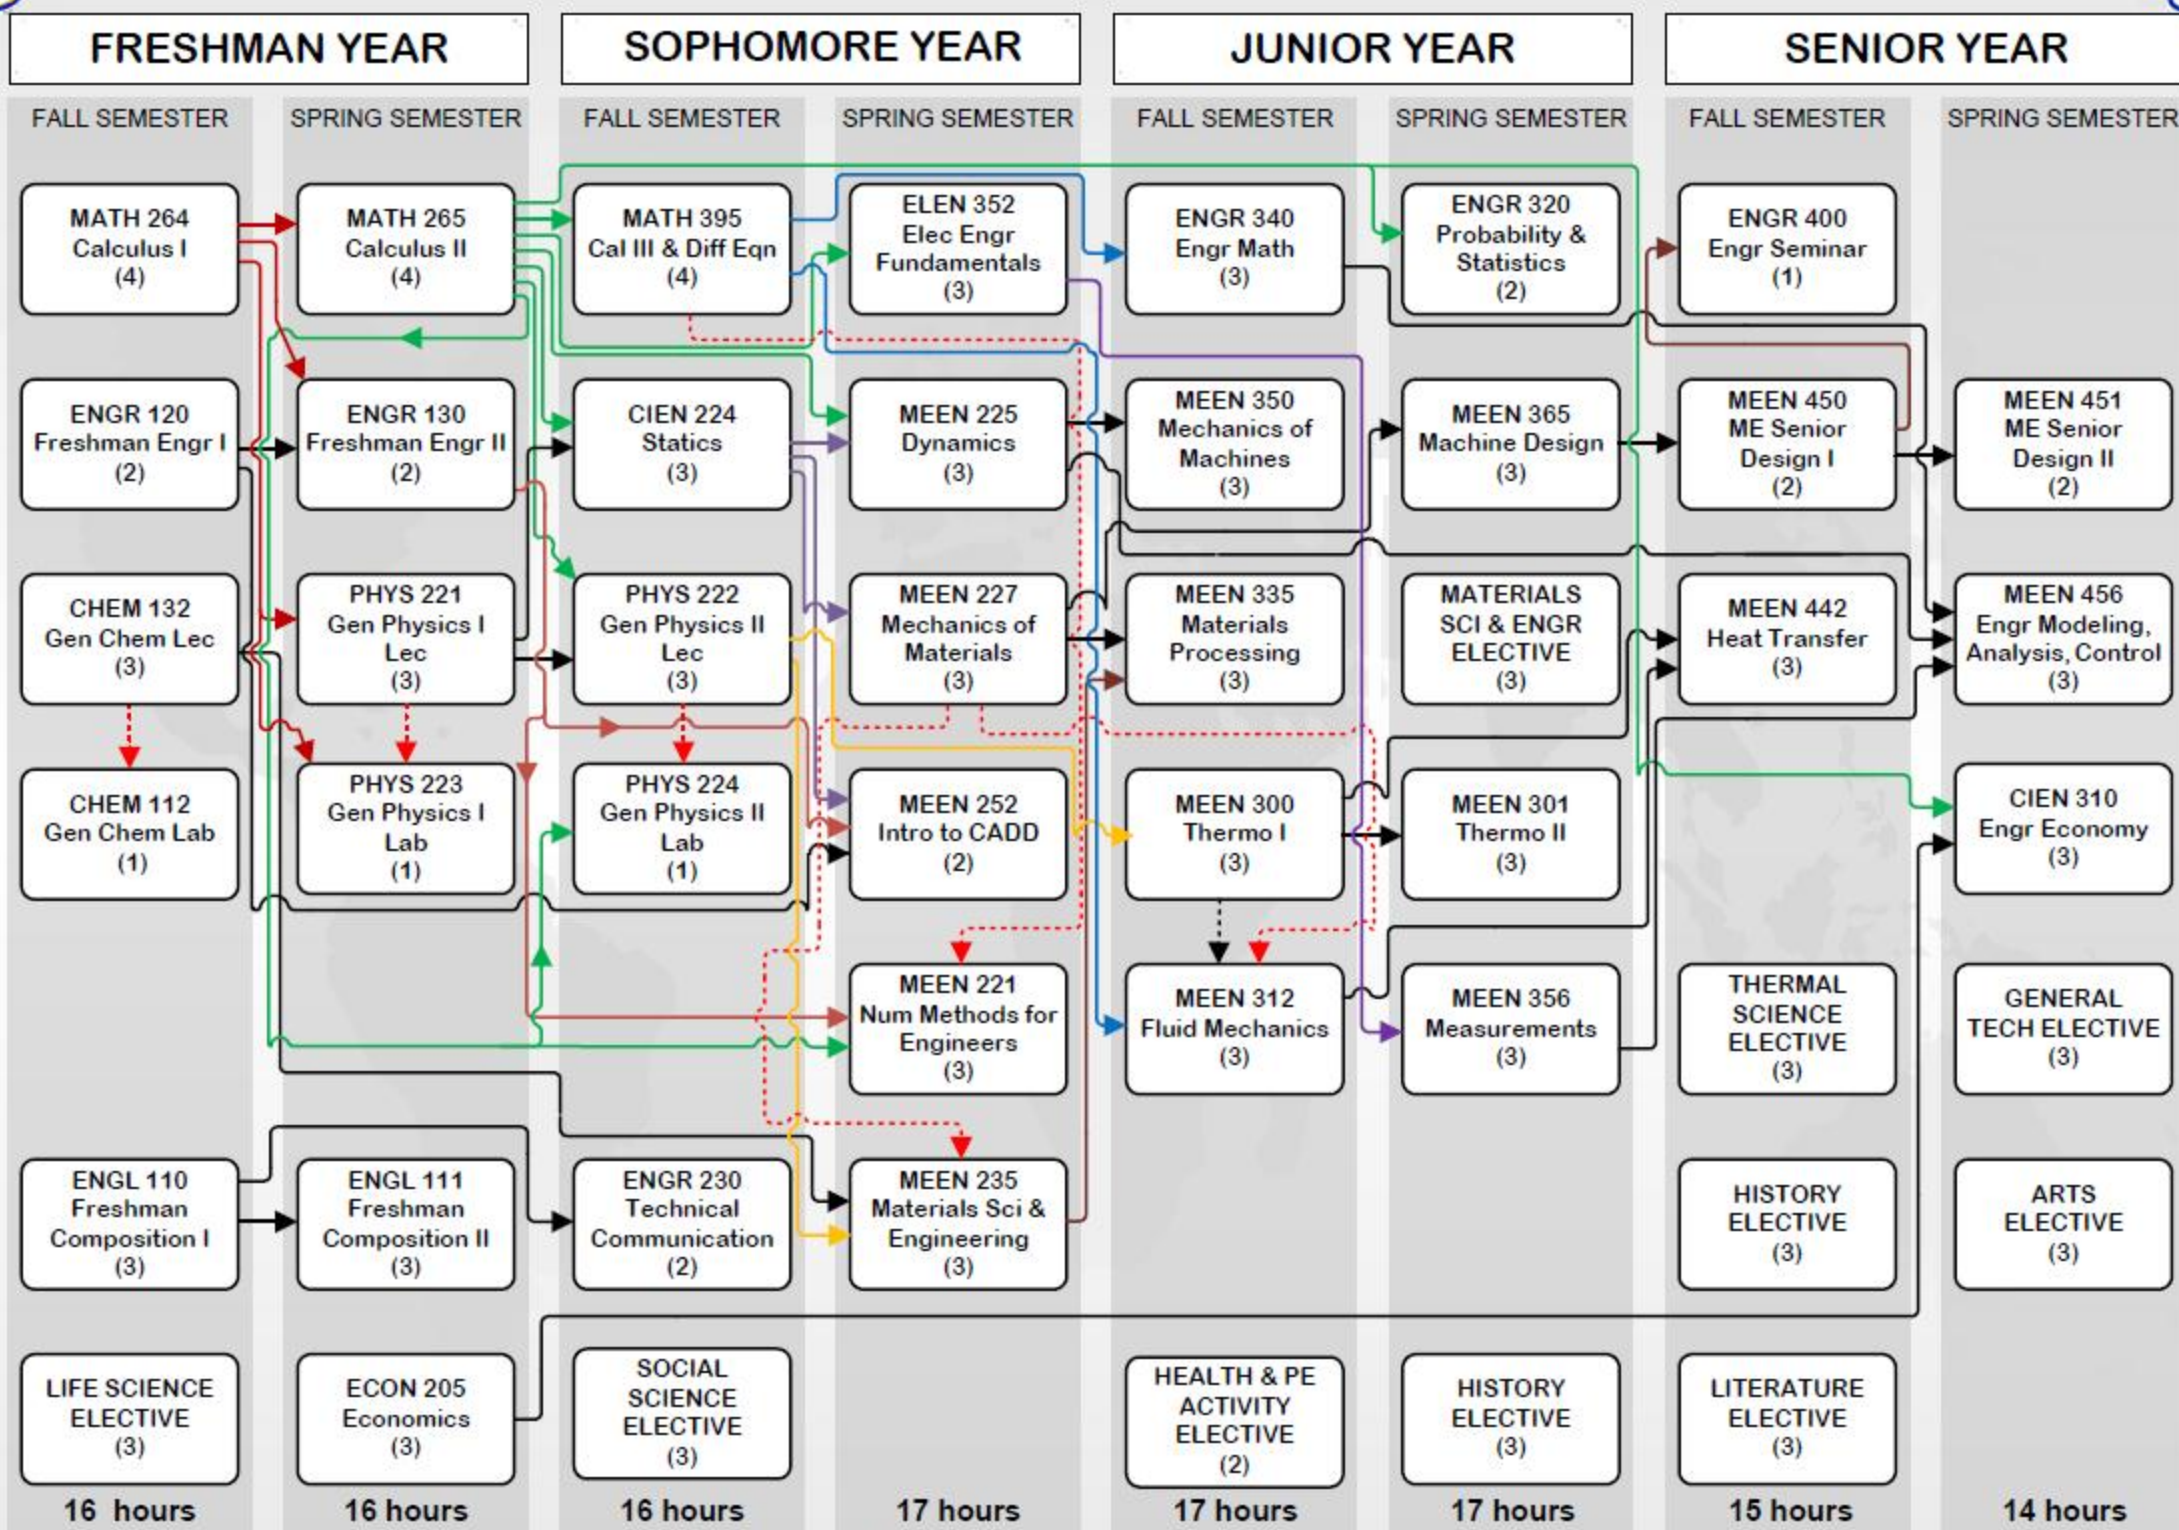

MECHANICAL ENGINEERING DEPARTMENT CURRICULUM FLOW CHART

PREREQUISITES (All Colors)
 CO-REQUISITES

Other Requirements

- WRITING PROFICIENCY - ENGL 001 (0)
- AFRICAN AMERICAN EXPERIENCE - ENGL 203 (3)
- SERVICE LEARNING - SVLR 400 (3) OR 100, 200 & 300
- ADMITTED TO COLLEGE OF ENGINEERING
- DEPT COMP. EXAM - MEEN 000 (0)