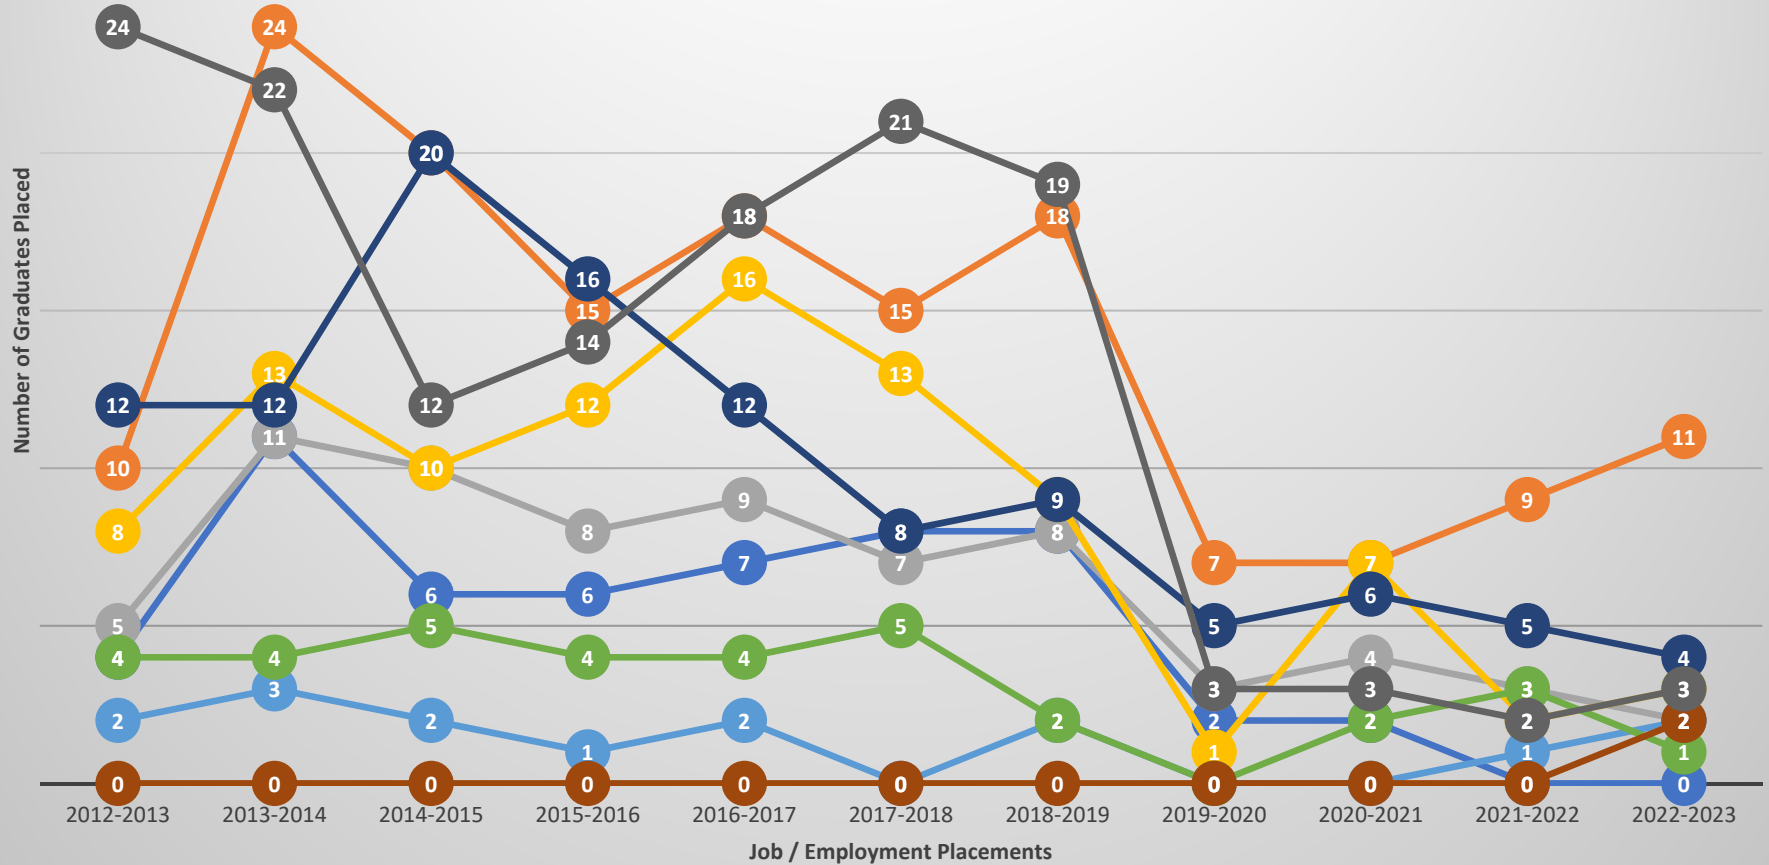

MPA Job / Employment Placement Data by Academic Year

- National or central government
- State, provincial or regional government
- City, County, or other local government
- Nonprofit domestic-oriented
- Private Sector - Research/Consulting
- Private Sector but not research/ consulting
- Obtaining further education
- Military Service
- Status Unknown